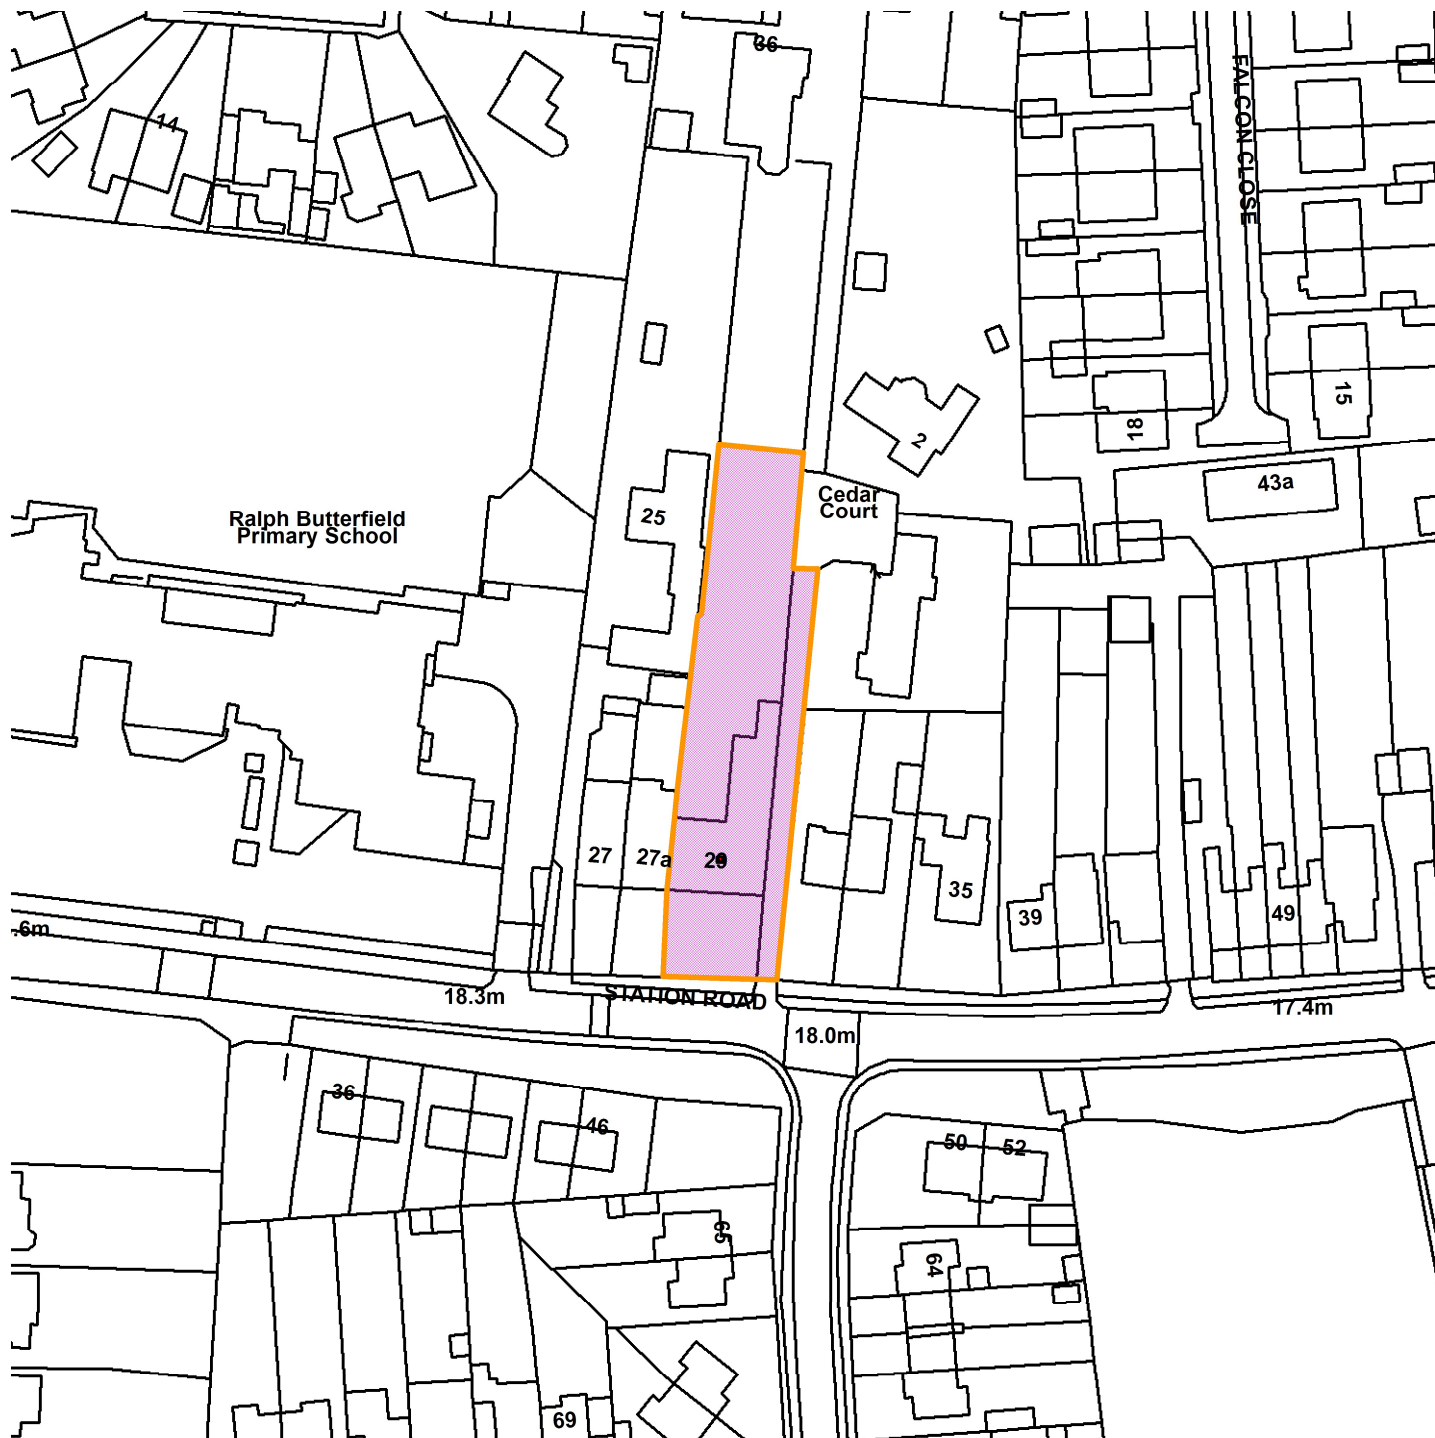

29 Station Road, Haxby, YO32 3LU

21/02026/FUL

GIS by ESRI (UK)

Scale : 1:1157

Reproduced from the Ordnance Survey map with the permission of the Controller of Her Majesty's Stationery Office © Crown Copyright 2000.

Unauthorised reproduction infringes Crown Copyright and may lead to prosecution or civil proceedings.

Produced using ESRI (UK)'s MapExplorer 2.0 - <http://www.esriuk.com>

| | |
|---------------------|----------------------|
| Organisation | City of York Council |
| Department | Directorate of Place |
| Comments | Site Location Plan |
| Date | 22 November 2021 |
| SLA Number | |